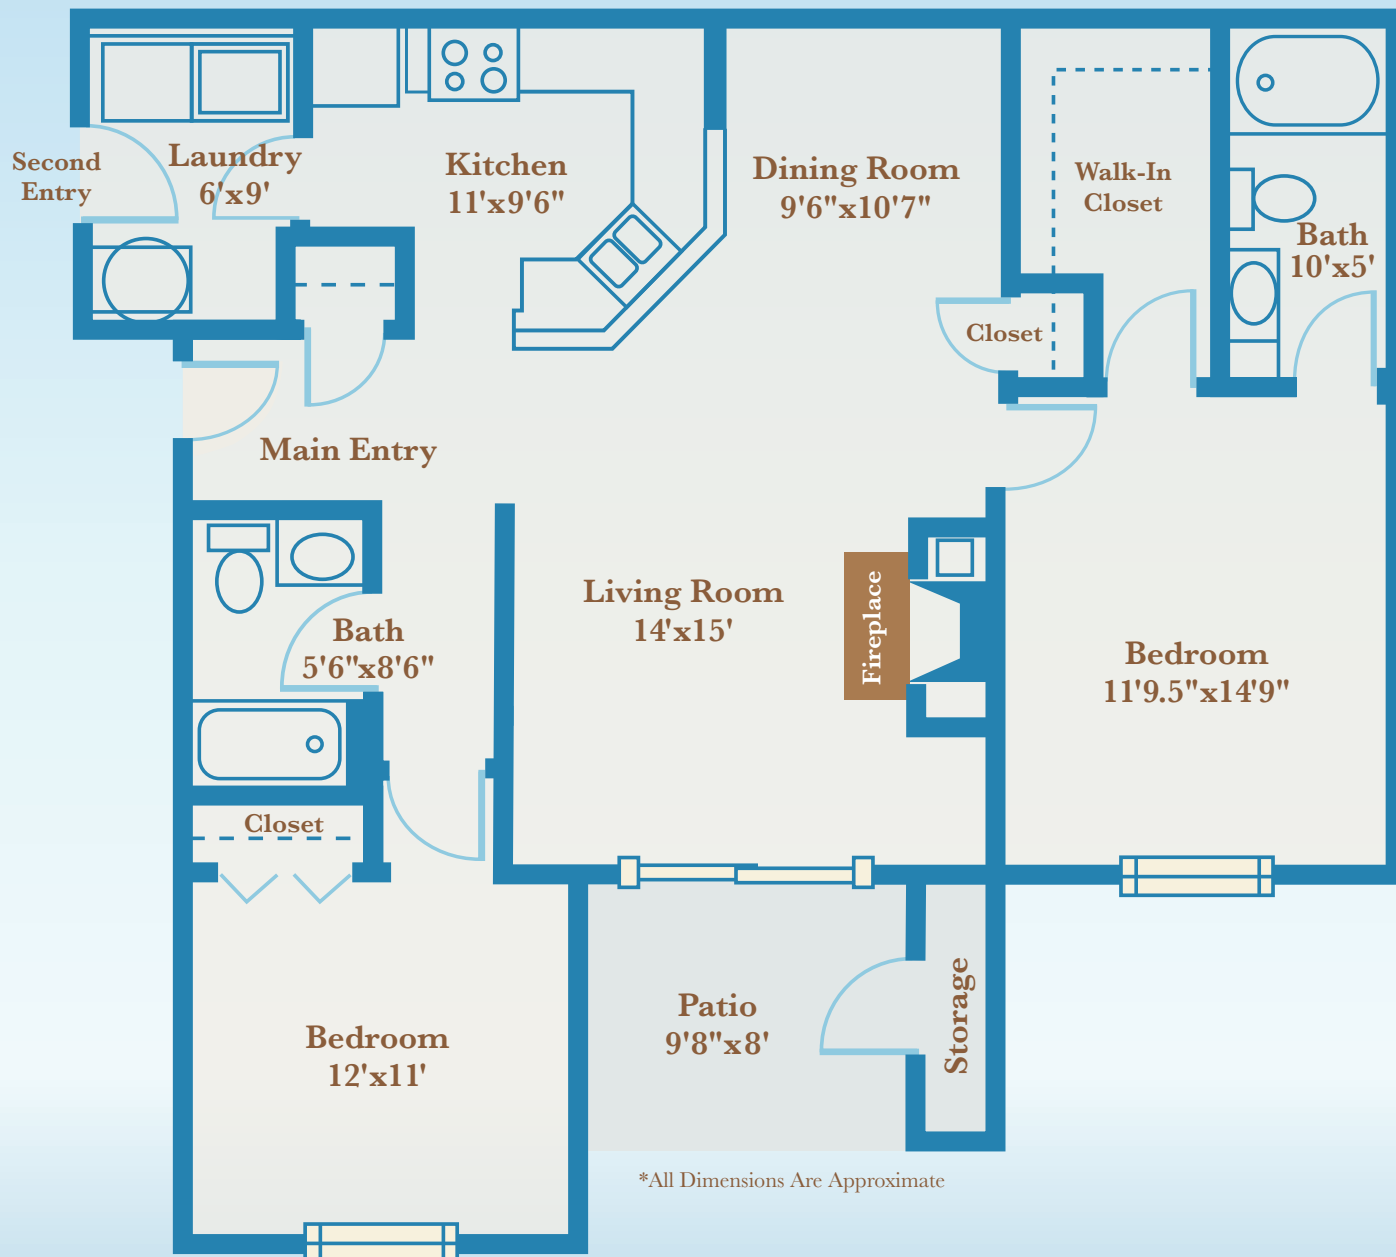

Riverside I

Two Bedroom, Two Bath • 1,150 Square Feet

WaterwaysApartments.com

100 Big River Drive, Lake Saint Louis, MO 63367

info@waterwaysapts.com P: (636) 561-8013 F: (636) 265-2980