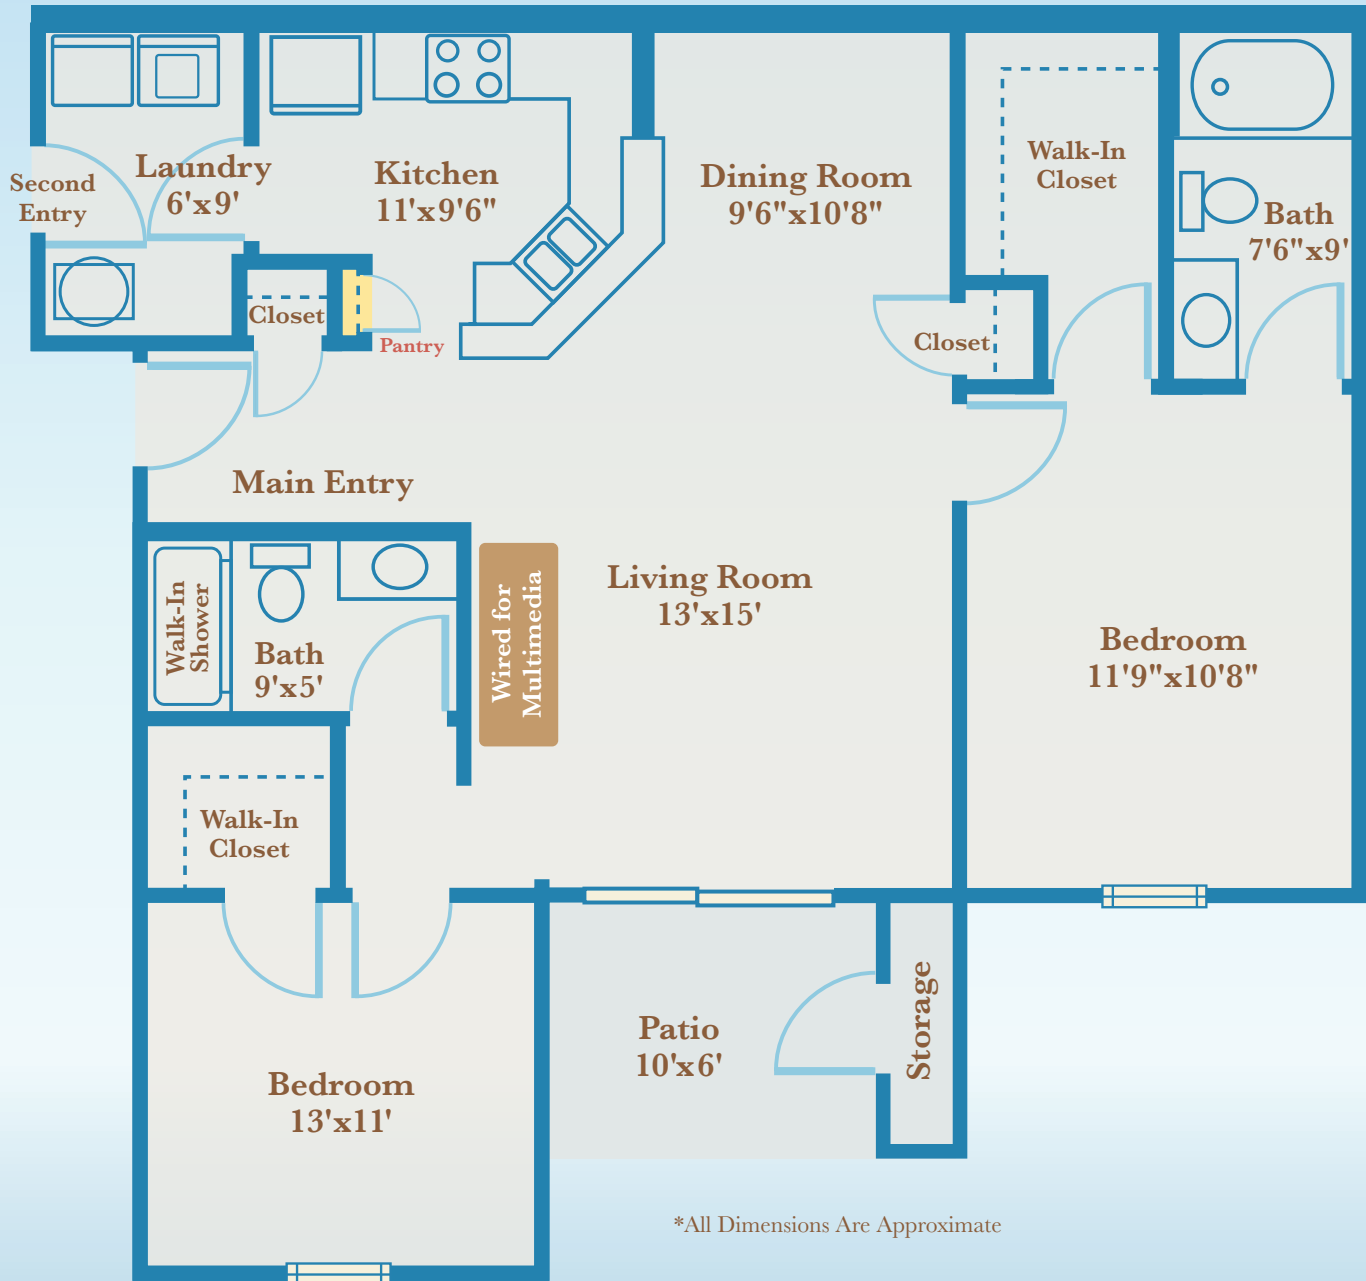

Riverside III

Two Bedroom, Two Bath • 1,200 Square Feet

WaterwaysApartments.com

100 Big River Drive, Lake Saint Louis, MO 63367

info@waterwaysapts.com P: (636) 561-8013 F: (636) 265-2980