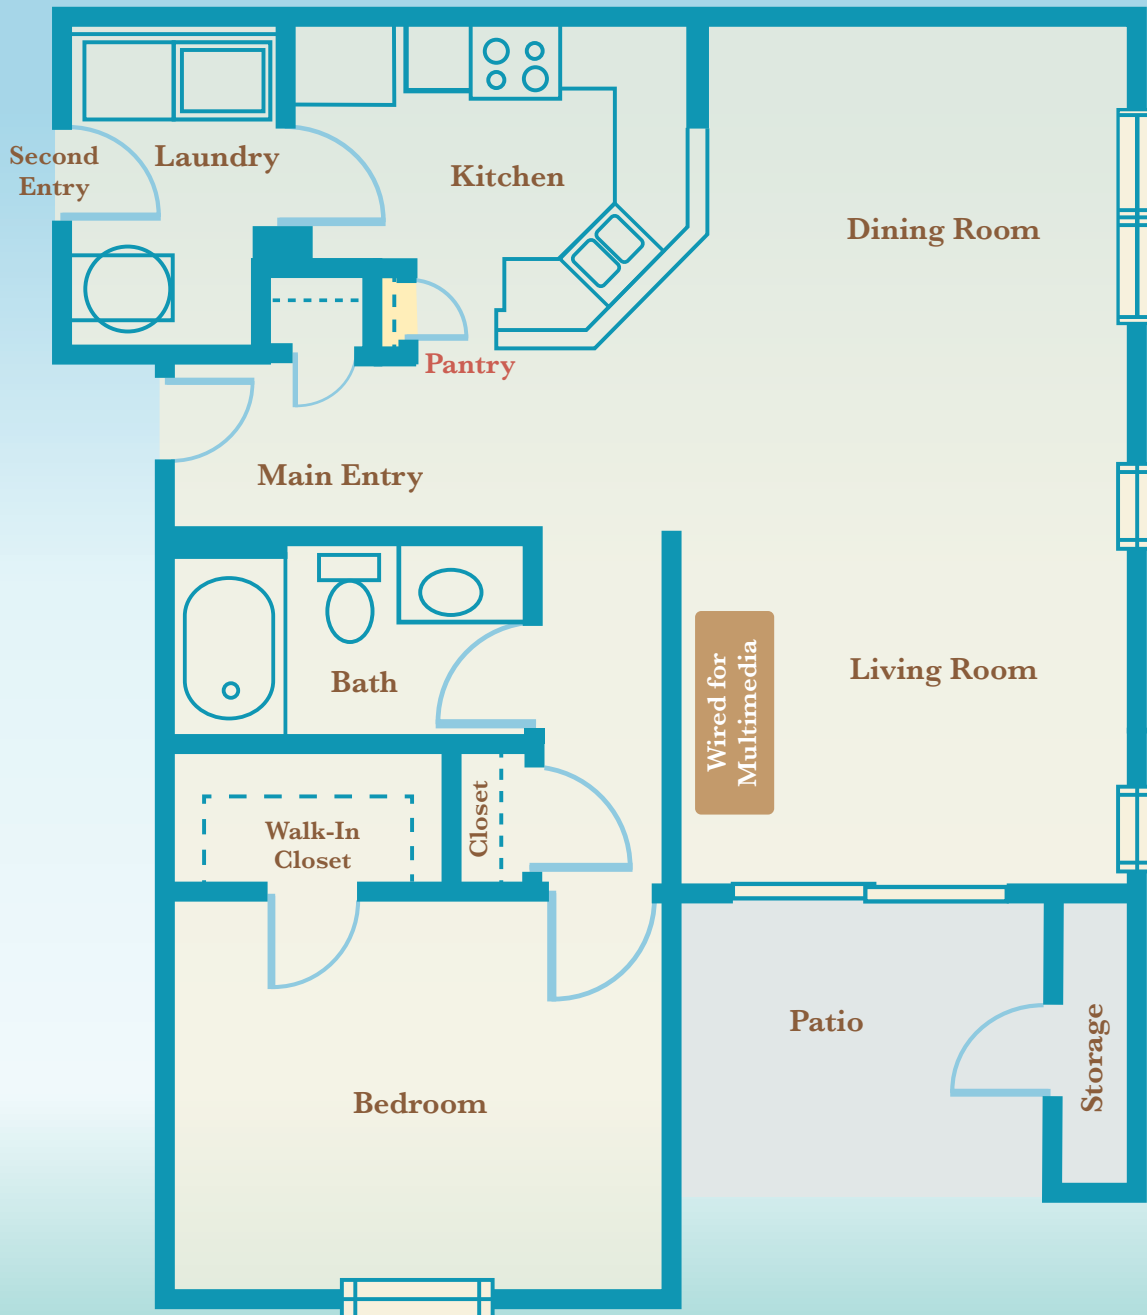

Brookside II

One Bedroom, One Bath • 930 Square Feet

WaterwaysApartments.com

100 Big River Drive, Lake Saint Louis, MO 63367

info@waterwaysapts.com P: (636) 561-8013 F: (636) 265-2980