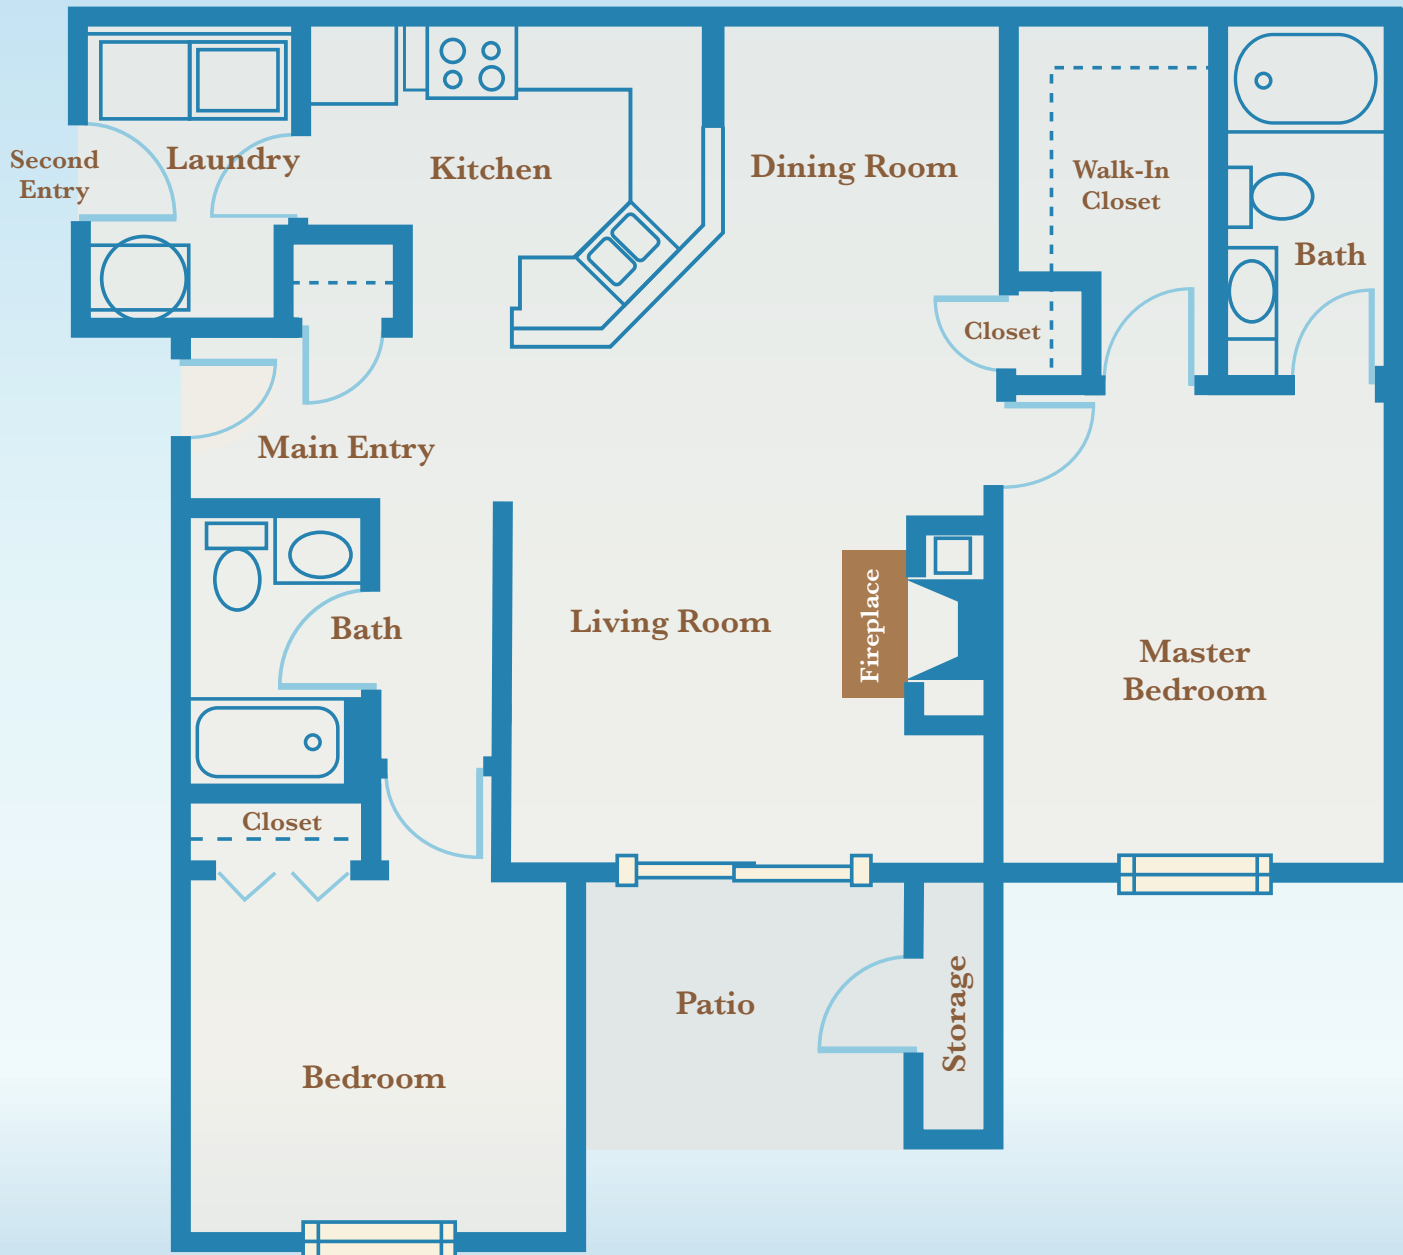

Riverside I

Two Bedroom, Two Bath • 1,150 Square Feet

WaterwaysApartments.com

100 Big River Drive, Lake Saint Louis, MO 63367

info@waterwaysapts.com P: (636) 561-8013 F: (636) 265-2980