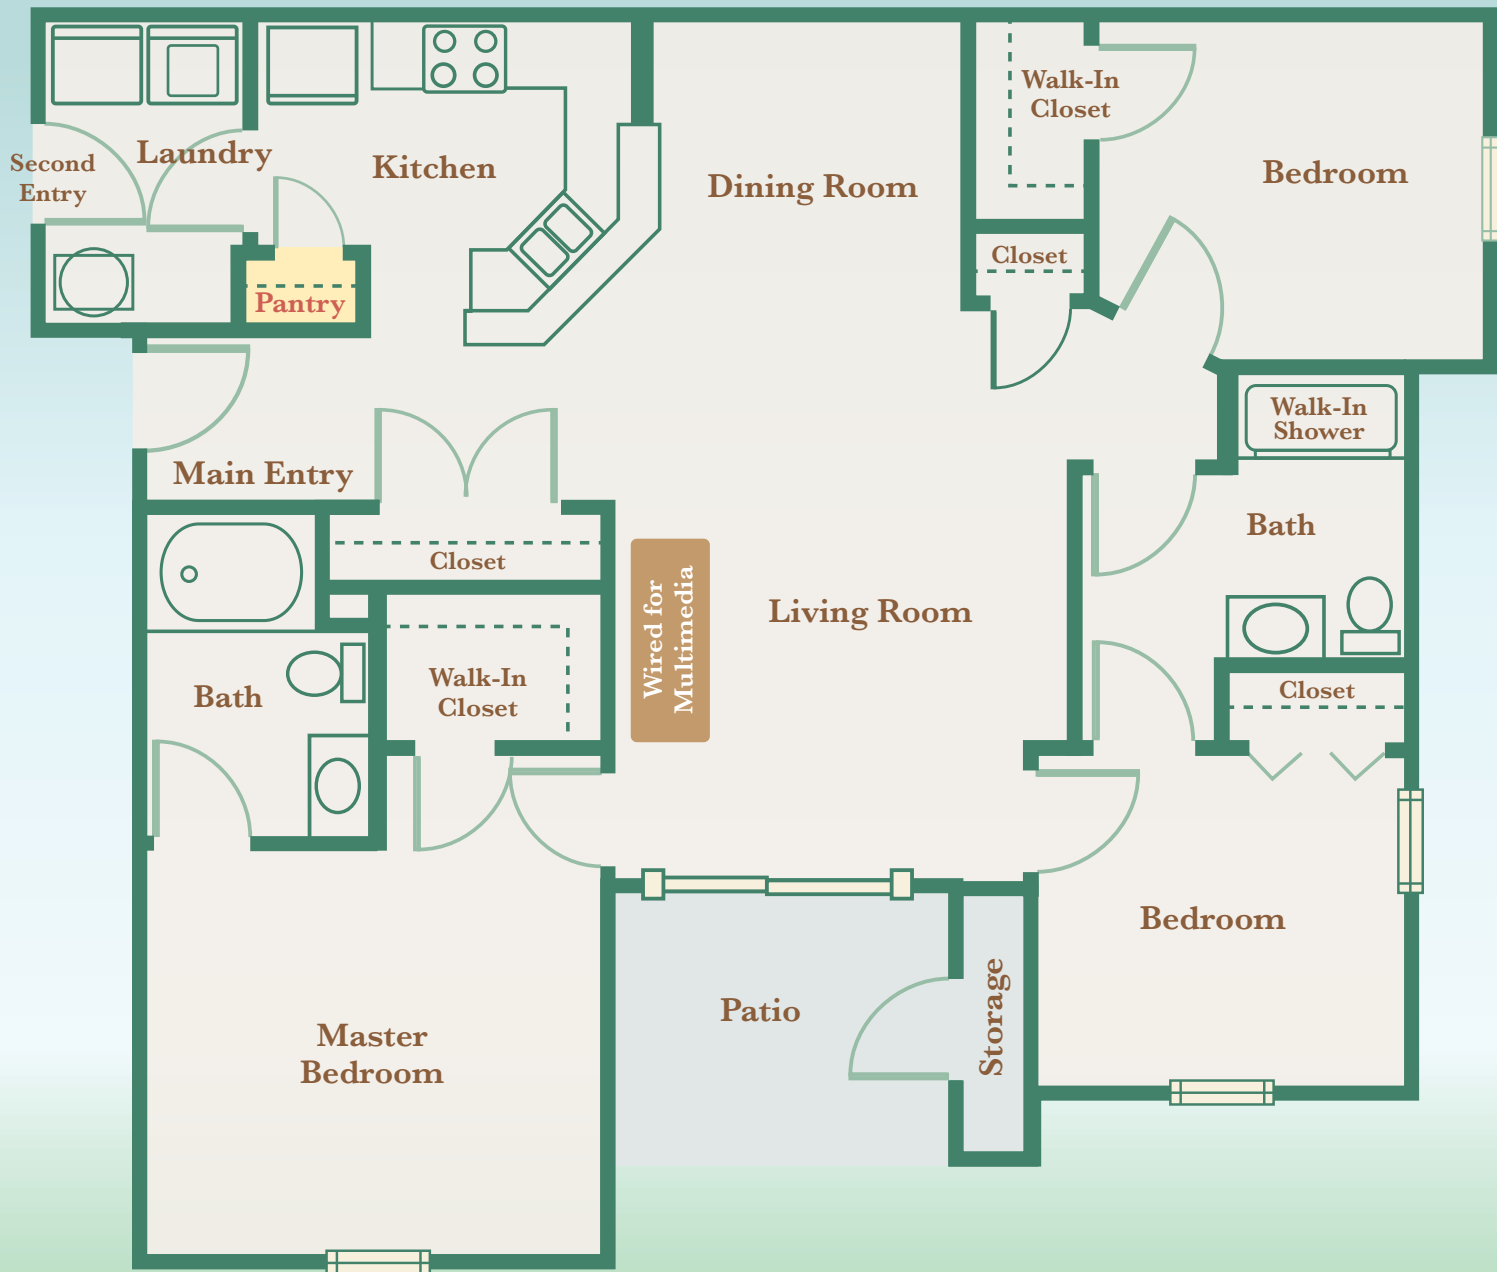

# Waterside II

Three Bedroom, Two Bath • 1,450 Square Feet

[WaterwaysApartments.com](http://WaterwaysApartments.com)

100 Big River Drive, Lake Saint Louis, MO 63367

info@waterwaysapts.com P: (636) 561-8013 F: (636) 265-2980