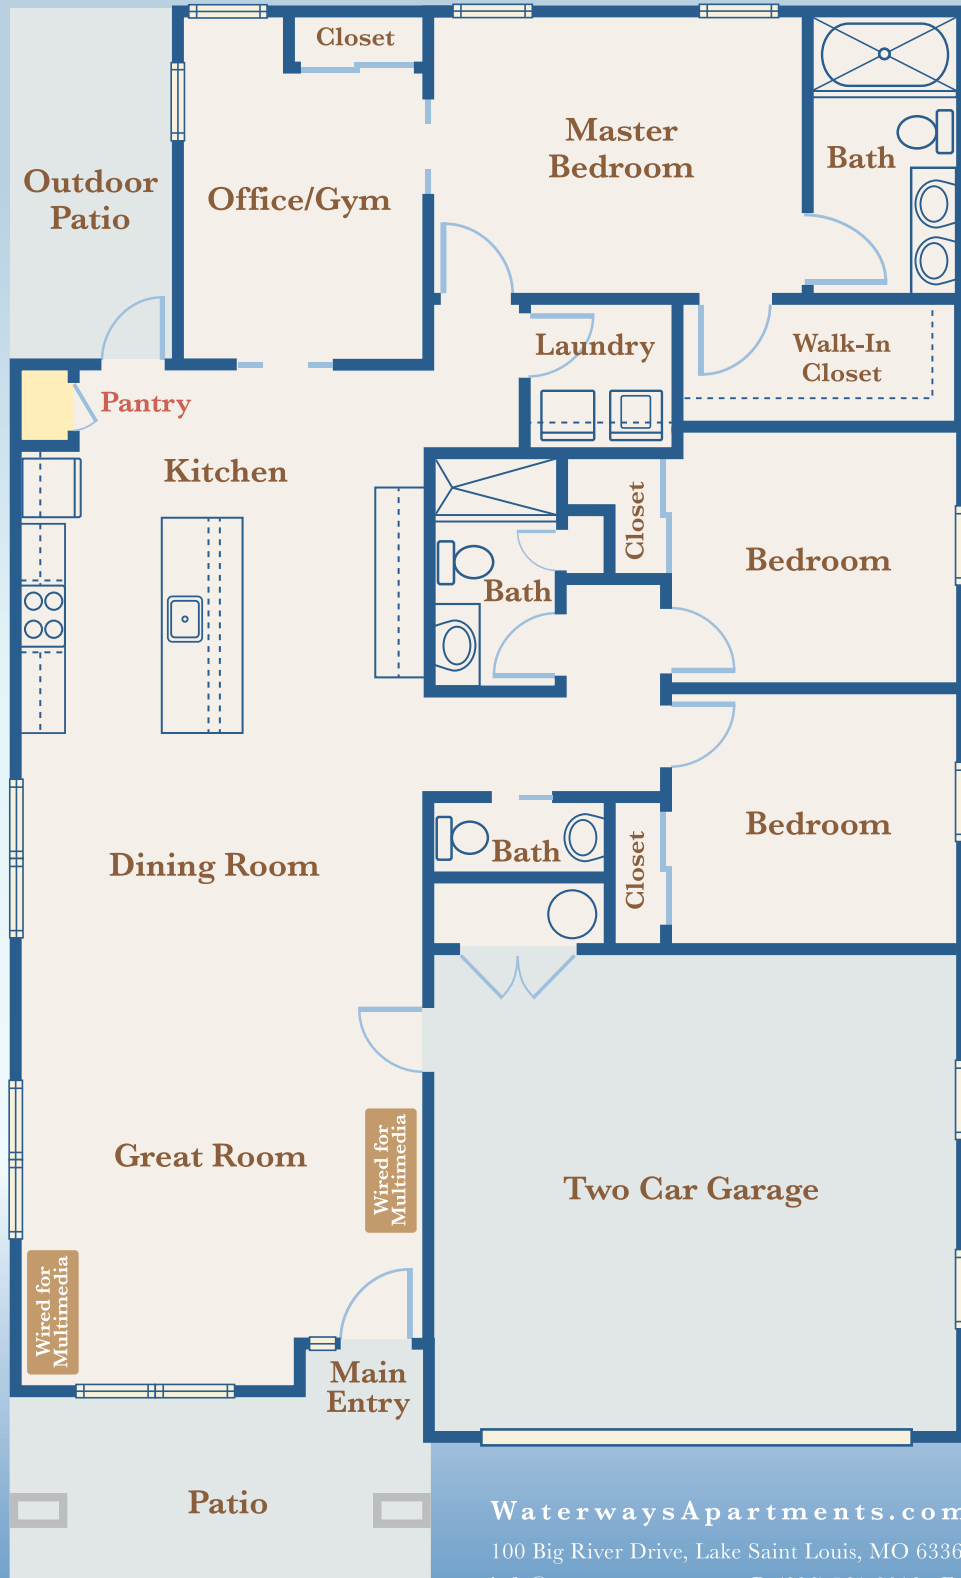

Cottage Home

Three Bedroom, Two and a Half Bath • 2,400 Square Feet

WaterwaysApartments.com

100 Big River Drive, Lake Saint Louis, MO 63367

info@waterwaysapts.com P: (636) 561-8013 F: (636) 265-2980